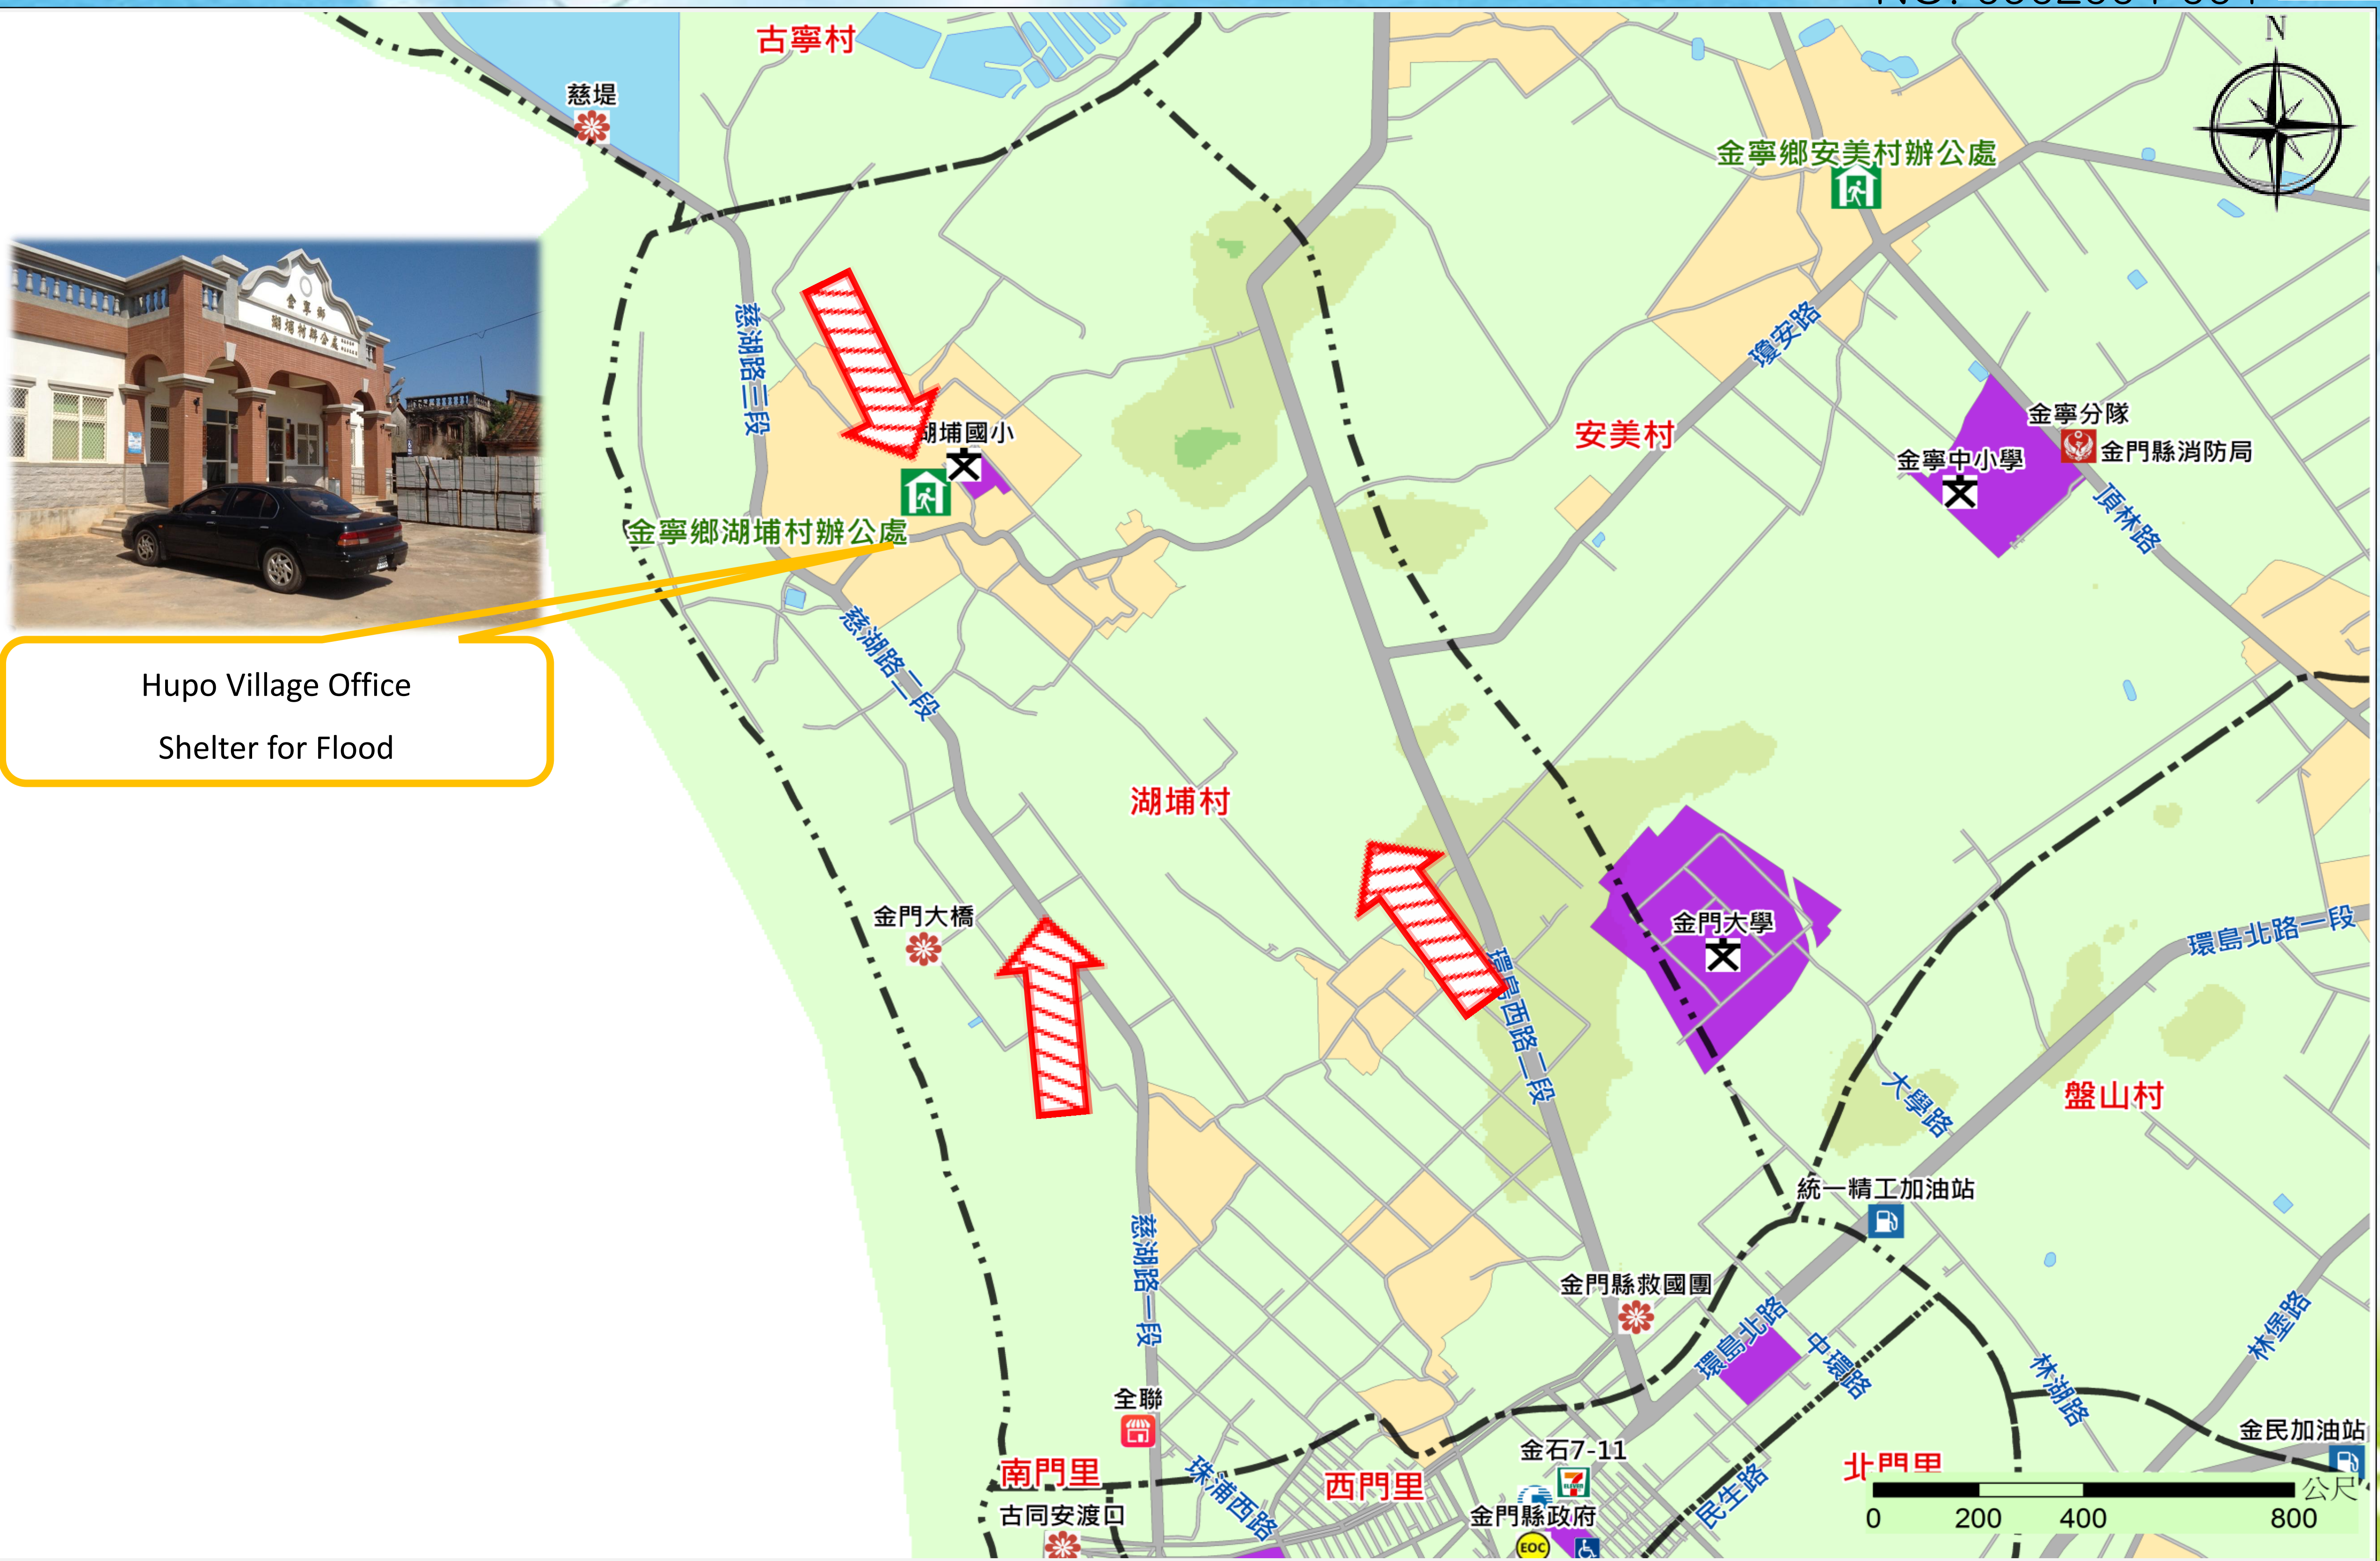

Hupo Village Emergency Evacuation Map(Jinning Township, Kinmen County)

NO. 0902004-004

INFORMATION

Location

Population

5956

Emergency Telephone No.

Emergency Operations Center

TEL ☎ (082)-325610

Jinning Police Station

TEL ☎ (082)-325520

Jinning Branch,

Kinmen County Fire Bureau

TEL ☎ (082)-324021

Manager : Zhen-Song , Yang

TEL ☎ 0926-078006.328952

Website for Emergency

National Fire Agency

<http://www.nfa.gov.tw>

Kinmen County Fire Bureau

<http://www.kfb.gov.tw/>

Jinning Township Administration

<http://ppt.cc/GmPEq>

In Case of Disaster

Earthquake ☞ Find open ground

Flood or Tsunami ☞ Go higher ground or take vertical evacuation measures

Emergency Shelter

➔ Hupu Village Office

No.155 , Huxia, Jinning

Township,, Kinmen County

892,Taiwan (R.O.C.)

TEL ☎ 0926-078006.325667

➔ Jinning Township Administration

No.1, Ren'aixintun, Jinning

Township, Kinmen County

892,Taiwan (R.O.C.)

TEL ☎ 0952-834580

Made by Fire Bureau ,
Kinmen county
on Oct. 07, 2015

Hupu Village Office
Shelter for Flood

Legend

Administrative Zone	Signs	Facilities
--- Township --- Village — Township route — Rural road — County route	☞ River ☞ Emergency Shelter(Earthquake) ☞ Emergency Shelter (Flood) ☞ Emergency Shelter (Tsunami) ☞ Emergency Operation Center	☞ Helicopter landing field ☞ Vehicle and personnel Rendezvous point ☞ Emergency relief supplies storage ☞ Police station ☞ Firefighting Unit ☞ Landmark ☞ Indoor shelter ☞ Outdoor shelter ☞ Township office ☞ Village office ☞ School ☞ Park ☞ Post office ☞ Public health center ☞ Welfare institution ☞ Warning signs ☞ Gas station ☞ Chunghwa Telecom

Store